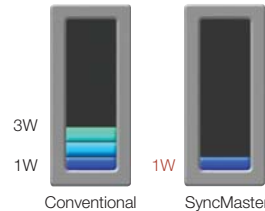

Delivering stunning image quality and reliability the SyncMaster range make an ideal addition to any reception, shop floor, workplace or home.

As individual as you

Central to the SyncMaster's appeal is a series of advanced Magic features that are designed to maximise ease of use and enhance the performance of each product to suit your needs.

Technology - LCD TFT Features

Dynamic Contrast

Dynamic Contrast analyses input signals and then adjusts brightness for optimised contrast. The result: brighter brights and deeper darks.

Innovative Power Saving System (DPMS)

SyncMaster monitors are automatically powered by the main computer for greater convenience and power saving. Display Power Management Signaling (DPMS) ensures minimal power consumption (under 1W).

Wall and Arm Mountable

The VESA 75mm or 100mm wall mount compatible design provides maximum function and flexibility to fit into any working environment.

High-Bandwidth Digital Contents Protection (HDCP)

HDCP protects the integrity of the content that is transmitted to your TV and delivers quality, high-resolution images. All Samsung models support HDCP.